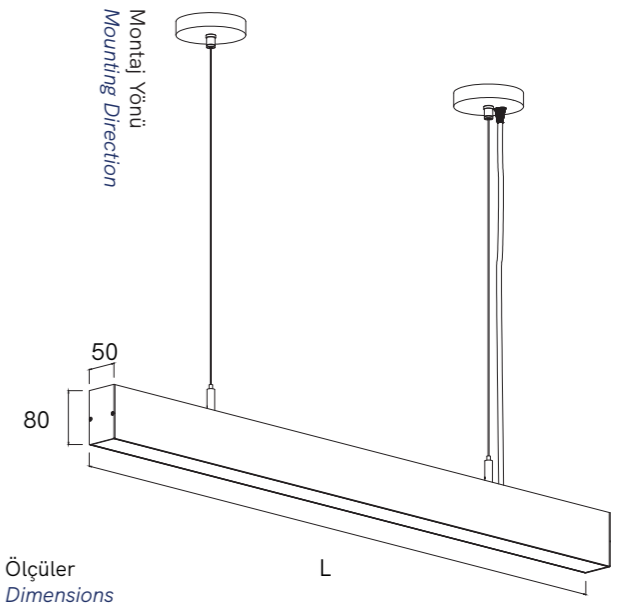

**LED:** High efficiency SMD LEDs CREE, OSRAM, SAMSUNG, NICHIA  
**BODY:** Aluminum extrusion body. Steel screws transparent side covers  
**HANGER:** Steel rope (max. 2m.) ,adjustable hanger  
**DIFFUSER:** UV resistant, impact resistant PMMA diffuser  
**PCB:** Thickness 1.6mm, width 16mm 70u copper aluminum or FR4 PCB  
**COOLING CAPACITY:** Maximum 50W/mt

Aksesuarlar  
Accessories

Işık Açısı  
Light Angle

120°

Renk  
Color

Kullanım Alanları  
Usage Areas

Kontrol Sistemleri  
Control Systems

### Montaj Detayı Mounting Detail

Montaj Seçenekleri  
Mounting Options

- 1) Vida M3.9 / Screw M3.9 (Recommended)
- 2) Çift Taraflı Bant / Double-sided Tape
- 3) Silikon / Silicon

Detaylı bilgi için montaj kılavuzuna bakınız.  
For detailed information you can take a look at manual.

Ölçüler  
Dimensions